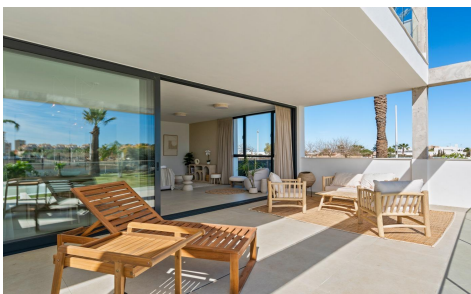

€358,000

YHS35207Q

NEW BUILD RESIDENTIAL COMPLEX IN MAR DE CRISTAL

2

2

99m²

N/A

NEW BUILD RESIDENTIAL COMPLEX IN MAR DE CRISTAL New Build modern residential complex of apartments and penthouses located very close to the promenade and the long lovely sandy beaches of Mar de Cristal. You can choose from ground floor apartments with a private garden, mid-floor apartments with a terrace, and penthouses with private solarium. Properties has 2 or 3 bedrooms and 2 bathrooms. The apartments have a modern design, presenting an open plan living area, combining the kitchen, dining area and lounge, into a large space with access to the terrace. The master bedroom has a private bathroom. ... (Ask for More Details!)