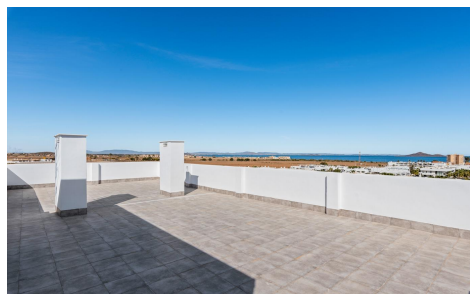

€358,000

YHS35207Q

NEW BUILD RESIDENTIAL COMPLEX IN MAR DE CRISTAL

2

2

99m²

N/A

NEW BUILD RESIDENTIAL COMPLEX IN MAR DE CRISTAL New Build modern residential complex of apartments and penthouses located very close to the promenade and the long lovely sandy beaches of Mar de Cristal. You can choose from ground floor apartments with a private garden, mid-floor apartments with a terrace, and penthouses with private solarium. Properties has 2 or 3 bedrooms and 2 bathrooms. The apartments have a modern design, presenting an open plan living area, combining the kitchen, dining area and lounge, into a large space with access to the terrace. The master bedroom has a private bathroom. ... (Ask for More Details!)