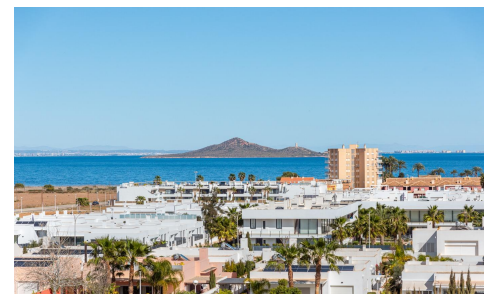

€358,000

YHS35207Q

NEW BUILD RESIDENTIAL COMPLEX IN MAR DE CRISTAL

2

2

99m²

N/A

NEW BUILD RESIDENTIAL COMPLEX IN MAR DE CRISTAL New Build modern residential complex of apartments and penthouses located very close to the promenade and the long lovely sandy beaches of Mar de Cristal. You can choose from ground floor apartments with a private garden, mid-floor apartments with a terrace, and penthouses with private solarium. Properties has 2 or 3 bedrooms and 2 bathrooms. The apartments have a modern design, presenting an open plan living area, combining the kitchen, dining area and lounge, into a large space with access to the terrace. The master bedroom has a private bathroom. ... (Ask for More Details!)