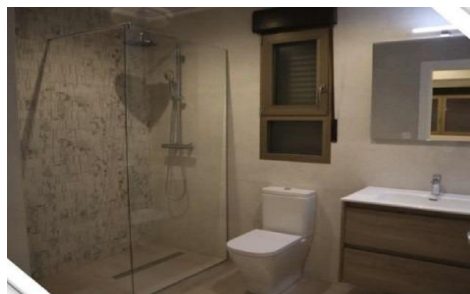

€395,000

YHS12844Z

NEW BUILD MODERN VILLA IN ASPE

3

2

141m²

420m²

NEW BUILD MODERN VILLA IN ASPE New Build modern and innovative design villa in La Romana, Aspe. Villa with 3 bedrooms, 2 bathroom open plan kitchen with living room, terrace, private garden with the pool and parking space. The Villas are pre installed for A/C hot and cold and electric blinds to all the windows. As well you will have a choice of tiles and kitchen so the villa will be finished to your own style and colour. Near Aspe is a very special Town of La Romana within easy walking distance from our development. La Romana has a prosperous economy based...(Ask for More Details!)