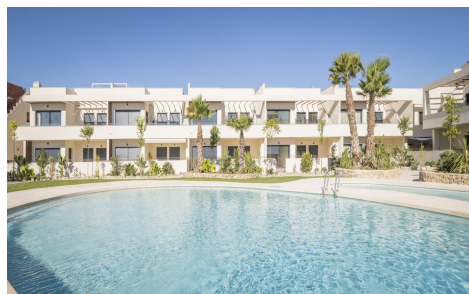

€380,000

YHS66183D

DESIGN BUNGALOW BY THE SEA

2

2

100m²

42m²

DESIGN BUNGALOW BY THE SEA Residential in a newly developed area just 250m from the sea. Excellent location very close to the urban center of Torre Vieja and surrounded by services, shops and restaurants. The Torre Vieja General Hospital and the marina are also nearby. Excellent residential with a beautiful garden, swimming pool and fitness area. Enjoy this complete, modern, and charming bungalow with a minimalist design. 325