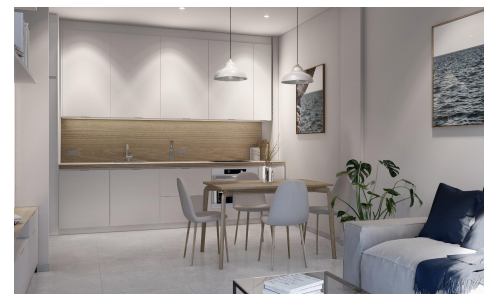

## NEW BUILD PENTHOUSES IN TORRE-PACHECO

2

2

80m<sup>2</sup>

N/A

**NEW BUILD PENTHOUSES IN TORRE-PACHECO** New Build residential complex of apartments in Torre Pacheco (Murcia) in the heart of Costa C jilida. The second phase has 25 apartments and penthouses with 2 and 3 bedrooms. Modern apartments with open plan kitchen with spacious and bright living-dining room with access to a large terrace. Modern penthouses has private solarium. An options underground parking space and storage room at an extra cost. Modern complex with communal swimming pool and garden areas. All the comforts are at your fingertips. There are supermarkets, pharmacies, banks, schools, bars, restaurants, the beach and the airport are...(Ask for More Details!)