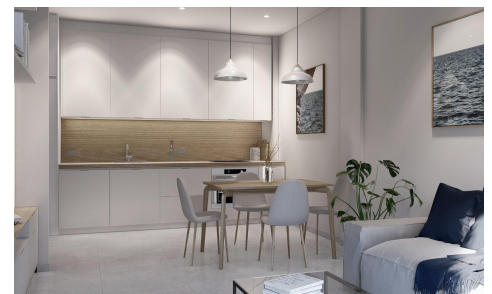

## NEW BUILD APARTMENTS IN TORRE-PACHECO

3

2

112m<sup>2</sup>

N/A

**NEW BUILD APARTMENTS IN TORRE-PACHECO** New Build residential complex of apartments in Torre Pacheco (Murcia) in the heart of Costa C jilida. The second phase has 25 apartments and penthouses with 2 and 3 bedrooms. Modern apartments with open plan kitchen with spacious and bright living-dining room with access to a large terrace. Modern penthouses has private solarium. An options underground parking space and storage room at an extra cost. Modern complex with communal swimming pool and garden areas. All the comforts are at your fingertips. There are supermarkets, pharmacies, banks, schools, bars, restaurants, the beach and the airport are...(Ask for More Details!)