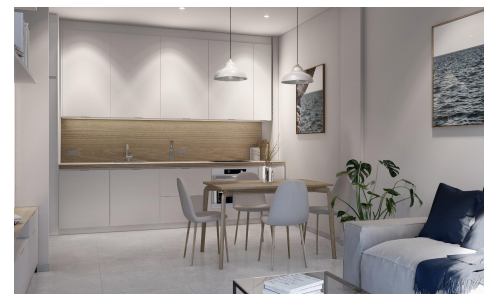

€233,000

YHS96827U

NEW BUILD PENTHOUSES IN TORRE-PACHECO

3

2

107m²

N/A

NEW BUILD PENTHOUSES IN TORRE-PACHECO New Build residential complex of apartments in Torre Pacheco (Murcia) in the heart of Costa C jilida. The second phase has 25 apartments and penthouses with 2 and 3 bedrooms. Modern apartments with open plan kitchen with spacious and bright living-dining room with access to a large terrace. Modern penthouses has private solarium. An options underground parking space and storage room at an extra cost. Modern complex with communal swimming pool and garden areas. All the comforts are at your fingertips. There are supermarkets, pharmacies, banks, schools, bars, restaurants, the beach and the airport are...(Ask for More Details!)