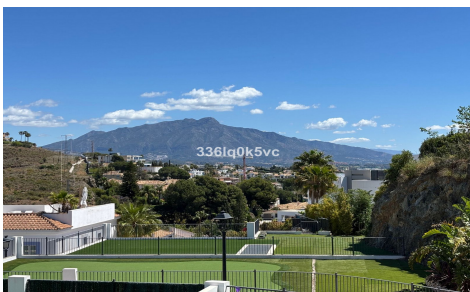

€699,000

MLS33275J

Penthouse in Benahavis

2

2

110m²

55m²

ELEGANT PENTHOUSE APARTMENT WITH PANORAMIC LA CONCHA MOUNTAIN AND SEA VIEWS PARAIISO PUEBLO PHASE II "BENAHAV" CONTEMPORARY MEDITERRANEAN LIVING IN AN EXCLUSIVE RESORT-STYLE COMMUNITY TOURIST LICENCE IN PLACE Discover this elegant first-floor apartment with a private rooftop solarium in the exclusive Paraiso Pueblo residential community (Phase II, completed in 2023) in Benahav-s, where contemporary Mediterranean style blends seamlessly with comfort, privacy and resort-style living. The apartment is located in one of the quieter, car-free areas of the community, close to the coworking area, restaurant, gym and the main swimming pool, yet not directly next to them, offering both convenience and a peaceful, intimate atmosphere. BRIGHT AND SPACIOUS INTERIOR