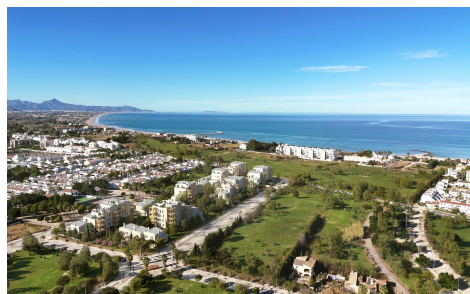

€493,000

YHS41605C

NEW BUILD RESIDENTIAL IN EL VERGEL

3

3

112m²

126m²

NEW BUILD RESIDENTIAL IN EL VERGEL New Build residential complex of 1, 2 and 3 bedrooms apartments and penthouses in El Vergel designed as compact structures a response to the architects and designers constant pursuit of efficiency in the development. These decisions, spread throughout the various key points of the residential area, ensure that your home stays at the right temperature both in winter and summer. The main feature of the properties will be their large terraces. With regular proportions, they are the ideal spaces for outdoor living. The integration of the living room with these spacious terraces will unite your home as a livable volume where...(Ask for More Details!)