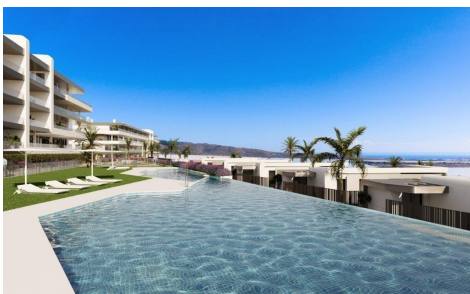

€399,000

YHS17474K

NEW BUILD RESIDENTIAL COMPLEX NEAR MUTXAMEL

2

2

74m²

N/A

NEW BUILD RESIDENTIAL COMPLEX NEAR MUTXAMEL Come and live in a complex in an area with a high quality of life, located on the Bonalba golf course with stunning sea views near Mutxamel, a short distance from the Alicante Airport, the city of Alicante and the beaches. . Residential complex has 2 and 3 bedrooms apartments with large terraces, and 2, 3 and 4 bedrooms villas. A dream home where you will create the best memories of your life. Exclusive homes with all the necessary amenities close at hand. Unwind after a long working day in the swimming pool of the complex. Every nook and cranny...(Ask for More Details!)