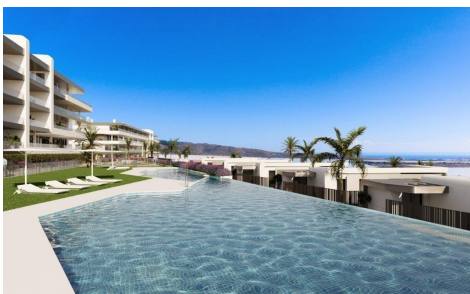

€343,300

YHS56228Q

NEW BUILD RESIDENTIAL COMPLEX NEAR MUTXAMEL

3

2

92m²

N/A

NEW BUILD RESIDENTIAL COMPLEX NEAR MUTXAMEL Come and live in a complex in an area with a high quality of life, located on the Bonalba golf course with stunning sea views near Mutxamel, a short distance from the Alicante Airport, the city of Alicante and the beaches. . Residential complex has 2 and 3 bedrooms apartments with large terraces, and 2, 3 and 4 bedrooms villas. A dream home where you will create the best memories of your life. Exclusive homes with all the necessary amenities close at hand. Unwind after a long working day in the swimming pool of the complex. Every nook and cranny...(Ask for More Details!)