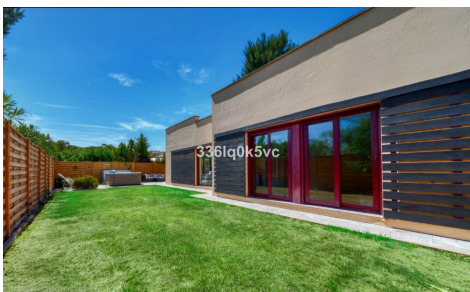

€550,000

MLS11177B

Villa in Benahavis

3

2

138m²

320m²

Exclusive Detached Villa with Private Jacuzzi – Parque Botánico, Benahavés- Located in the secure and prestigious hills of Benahavés, this charming detached family home offers the perfect blend of Mediterranean tranquility and resort-style luxury. Situated within the sought-after Parque Botánico Las Lomas del Guadalmina urbanization, this property is designed for those seeking privacy and a high quality of life. +2Your Private Sanctuary This villa is designed for comfort, ease of use, and maximum privacy: Single-Level Living: The home features a practical layout all on one floor, providing seamless flow between living areas. Spacious Plot: The property sits on a private plot of 320 m². Generous Living Space: It boasts a total...(Ask for More Details!)