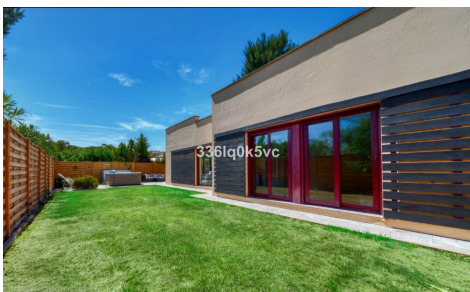

€535,000

MLS11177B

Villa in Benahavis

3

3

138m²

320m²

Exclusive Detached Villa with Private Jacuzzi – Parque Botánico, Benahavés- Located in the secure and prestigious hills of Benahavés, this charming detached family home offers the perfect blend of Mediterranean tranquility and resort-style luxury. Situated within the sought-after Parque Botánico Las Lomas del Guadalmina urbanization, this property is designed for those seeking privacy and a high quality of life. Your Private Sanctuary This villa is designed for comfort, ease of use, and maximum privacy: Single-Level Living: The home features a practical layout all on one floor, providing seamless flow between living areas. Spacious Plot: The property sits on a private plot of 320 m Generous Living Space: It boasts a total built area...(Ask for More Details!)