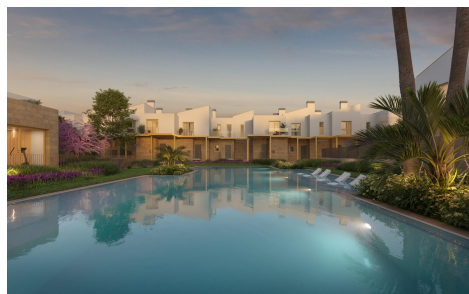

€447,000

YHS38888C

NEW BUILD RESIDENTIAL IN EL VERGEL

3

2

115m²

47m²

NEW BUILD RESIDENTIAL IN EL VERGEL New Build residential complex of 65 modern 2 bedrooms apartments and 2 and 3 bedrooms townhouses in El Vergel. Following the sustainability and energy efficiency approach of residential complex the designers have created a project where terraced single-family homes predominate. This residential concept provides an environment where communal spaces are accessible to all residents, while each home has its own private spaces, both indoors and outdoors, for daily enjoyment. The communal areas breathe a natural and welcoming atmosphere. As you explore its different areas, you will find perfect spaces for walking, sports, and, above all, for cycling. ...(Ask for More Details!)