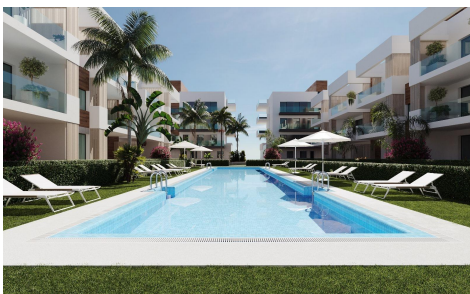

€277,900

YHS65260Z

NEW BUILD RESIDENTIAL IN SAN PEDRO DEL PINATAR

2

2

84m²

19m²

NEW BUILD RESIDENTIAL IN SAN PEDRO DEL PINATAR New Build residential complex of modern apartments and penthouses in San Pedro Del Pinatar . Apartments and penthouses with 2 and 3 bedrooms, 2 bathrooms, with open plan kitchen with living area, large terraces, fitted wardrobes, fully equipped bathrooms, terraces. Ground floor apartments has a private garden and top floor penthouses has private solarium. Each property has underground parking with storage rooms Landscaping and gardening in the common areas with a careful selection of species appropriate for the area. Complete installation of swimming pool with gresite finish, built-in lighting and with purification system and equipment...(Ask for More Details!)