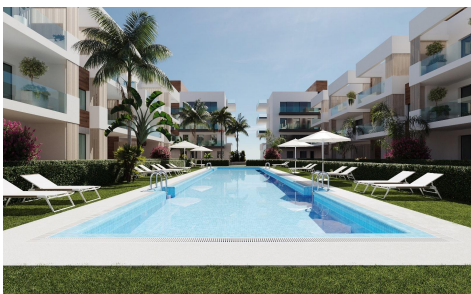

€322,900

YHS68620X

NEW BUILD RESIDENTIAL IN SAN PEDRO DEL PINATAR

3

2

133m²

N/A

NEW BUILD RESIDENTIAL IN SAN PEDRO DEL PINATAR New Build residential complex of modern apartments and penthouses in San Pedro Del Pinatar . Apartments and penthouses with 2 and 3 bedrooms, 2 bathrooms, with open plan kitchen with living area, large terraces, fitted wardrobes, fully equipped bathrooms, terraces. Ground floor apartments has a private garden and top floor penthouses has private solarium. Each property has underground parking with storage rooms Landscaping and gardening in the common areas with a careful selection of species appropriate for the area. Complete installation of swimming pool with gresite finish, built-in lighting and with purification system and equipment...(Ask for More Details!)