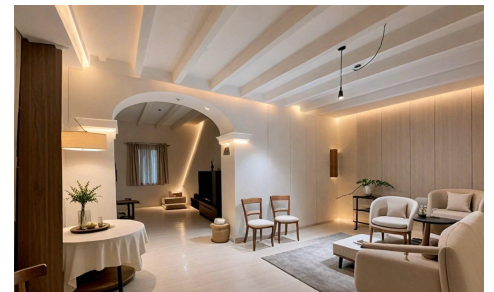

## Finca in Llubí

3

0

150m<sup>2</sup>

16,113m<sup>2</sup>

N/A

Spectacular rustic plot of 16. 113 m<sup>2</sup> for sale, located in the picturesque municipality of Llubí, in the heart of Mallorca. This estate stands out for its impressive unobstructed views of the charming village of Llubí and the majestic Tramuntana mountain range, a UNESCO World Heritage Site. The land has the possibility to build a detached house, subject to the current town planning regulations, which makes it an ideal opportunity for those looking for an exclusive retreat in a unique rural setting. In addition, the estate has two water wells, a valuable resource that adds convenience and functionality to any agricultural, landscaping or residential project you wish to develop. The...(Ask for More Details!)