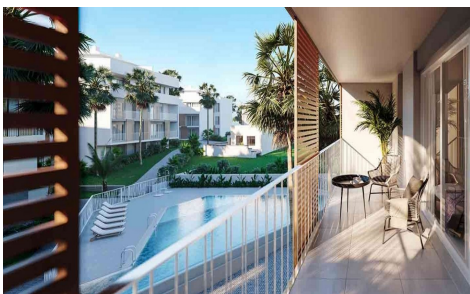

€555,000

YHS22988X

IN JAVEA 5 MINUTES FROM THE BEACH, THE PORT AND THE CENTER

3

2

175m²

N/A

NEW RESIDENTIAL IN JAVEA 5 MINUTES FROM THE BEACH, THE PORT AND THE CENTER ! ! New residential a few minutes from the beach that consists of 58 homes with 2, 3 and 4 bedrooms distributed on the ground floor with a garden, apartments with terraces on intermediate floors, penthouses and duplexes with large terraces. In addition, all homes will have a garage and storage room. The residential complex will have a swimming pool and a social club. You can configure different aspects in the distribution, finishes and extra options of your home. Adapt your new home to your tastes and preferences and...(Ask for More Details!)