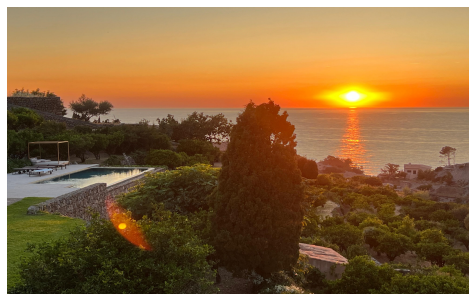

€30,000

YMS95729U

Finca in Banyalbufar

8

8

750m²

12,103m²

Escape to a peaceful oasis in the heart of Banyalbufar, where this exquisite property offers a perfect blend of comfort and natural beauty. Surrounded by vibrant gardens, the estate features two distinct houses, ideal for hosting family and friends. The main house includes four elegantly styled bedrooms, accommodating up to eight guests, with each room thoughtfully designed to provide breathtaking views of the surrounding countryside. A highlight of the property is the expansive infinity pool, which seamlessly merges with the Mediterranean horizon, alongside a barbecue area for enjoying outdoor meals under the sun. The guesthouse adds even more charm, offering four inviting bedrooms with space for up to seven guests....(Ask for More Details!)