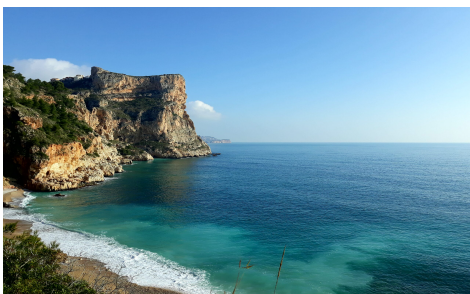

€2,720,000

SLV154059F

Villa in Benitachell

4

5

832m²

1,087m²

This modern newly built villa is located on the Cumbre del Sol and offers stunning views of the countryside and the sea. The villa is distributed over 3 floors. On the top floor there are 3 double bedrooms each with their own bathroom en suite. Downstairs there is a spacious lounge with dining area, a fully fitted modern kitchen, a laundry room, a guest toilet and the master bedroom with dressing room and bathroom en suite. This villa also has a basement which can be used for various purposes such as a separate guest apartment or a gym. From the spacious partly covered terrace with pool you can enjoy the...(Ask for More Details!)