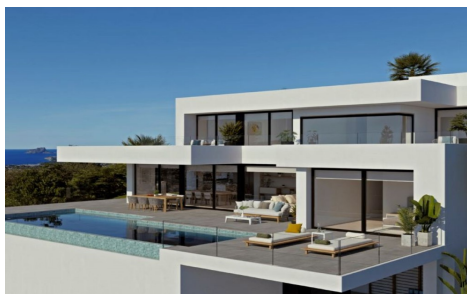

€2,720,000

SLV154059F

Villa in Benitachell

4

5

832m²

1,087m²

This modern newly built villa is located on the Cumbre del Sol and offers stunning views of the countryside and the sea. The villa is distributed over 3 floors. On the top floor there are 3 double bedrooms each with their own bathroom en suite. Downstairs there is a spacious lounge with dining area, a fully fitted modern kitchen, a laundry room, a guest toilet and the master bedroom with dressing room and bathroom en suite. This villa also has a basement which can be used for various purposes such as a separate guest apartment or a gym. From the spacious partly covered terrace with pool you can enjoy the...(Ask for More Details!)