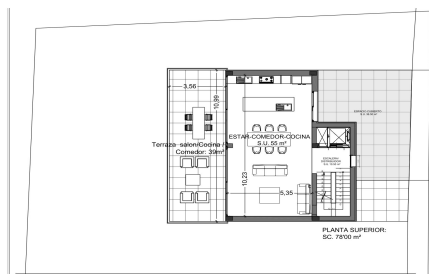

0

0

N/A

482m²

N/A

Building plot in a spectacular location above the beautiful harbour in Puerto de Sóller. It is only a few minutes' walk from the beautiful sandy beach and the harbor promenade and offers a sensational view of the open sea and the entire harbour. The exclusive plot is 482m² and can be built with a villa with a swimming pool in accordance with the building regulations. It is an absolutely TOP LOCATION!