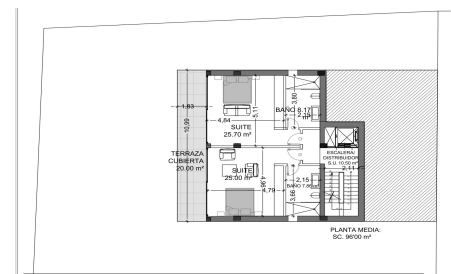

0

0

N/A

482m²

N/A

Building plot in a spectacular location above the beautiful harbour in Puerto de Sóller. It is only a few minutes' walk from the beautiful sandy beach and the harbor promenade and offers a sensational view of the open sea and the entire harbour. The exclusive plot is 482m² and can be built with a villa with a swimming pool in accordance with the building regulations. It is an absolutely TOP LOCATION!