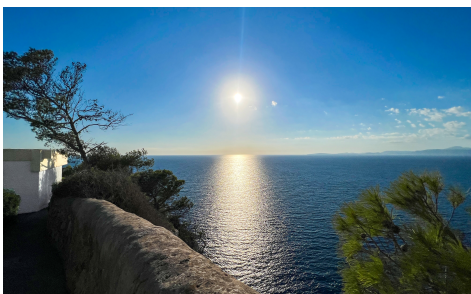

1

1

52m²

N/A

N/A

This bungalow-style flat is within the premises of a resort but at the same time surrounded by nature, which transmits peace and tranquillity. With magnificent views to the sea and the bay of Palma the sunsets from the private terrace are incredible. Recently renovated in its entirety, including the electrical and plumbing installation, it comes fully furnished and equipped with all electrical appliances. Air conditioning equipment in all the rooms together with electric heating by suspended plate in the ceiling, led spotlights. All exterior enclosures in white aluminium with double glazing climalit + white aluminium shutters without maintenance. The flat is a ground floor, has one bedroom with open plan...(Ask for More Details!)