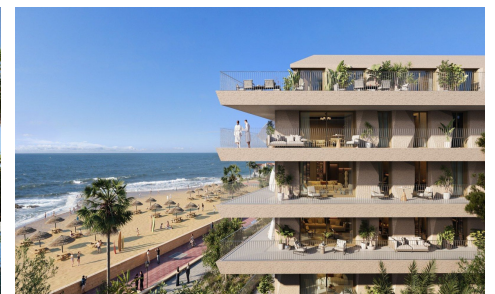

€535,000

IM22312T

Apartment in La Duquesa

2

2

97m²

N/A

A Mediterranean Balcony in Manilva Imagine waking up to the sun rising over the sea, with endless Mediterranean views stretching out right from your window. Welcome to an exclusive new beachfront development in Manilva, a rare opportunity where luxury, history, and the ultimate coastal lifestyle merge. Located next to the historic Duquesa Castle and just minutes from the vibrant Duquesa Marina, this project offers a highly coveted frontline beach location. It perfectly balances the tranquillity of a seaside escape with the world-class leisure, gastronomy, and energy of the Costa del Sol. Spanning three elegant buildings, the development features 145 premier residences engineered for sophisticated coastal living, offering premium 1, 2, 3,...(Ask for More Details)