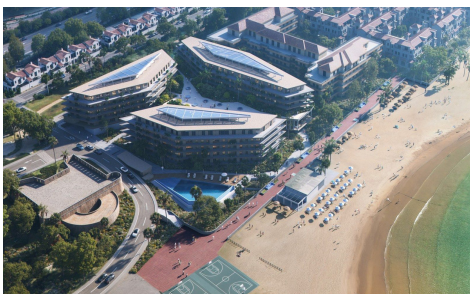

€535,000

IM22312T

Apartment in La Duquesa

2

2

97m²

N/A

A Mediterranean Balcony in Manilva Imagine waking up to the sun rising over the sea, with endless Mediterranean views stretching out right from your window. Welcome to an exclusive new beachfront development in Manilva, a rare opportunity where luxury, history, and the ultimate coastal lifestyle merge. Located next to the historic Duquesa Castle and just minutes from the vibrant Duquesa Marina, this project offers a highly coveted frontline beach location. It perfectly balances the tranquillity of a seaside escape with the world-class leisure, gastronomy, and energy of the Costa del Sol. Spanning three elegant buildings, the development features 145 premier residences engineered for sophisticated coastal living, offering premium 1, 2, 3,...(Ask for More Details)