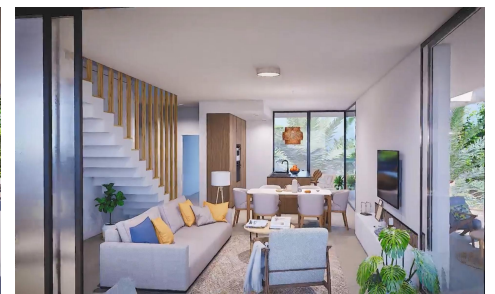

€354,000

YHS14406X

NEW BUILD RESIDENTIAL COMPLEX IN MAR DE CRISTA

2

2

119m²

N/A

NEW BUILD RESIDENTIAL COMPLEX IN MAR DE CRISTAL New Build modern residential complex of apartments and penthouses located very close to the promenade and the long lovely sandy beaches of Mar de Cristal. You can choose from ground floor apartments with a private garden, mid-floor apartments with a terrace, and penthouses with private solarium. Properties has 2 or 3 bedrooms and 2 bathrooms. The apartments have a modern design, presenting an open plan living area, combining the kitchen, dining area and lounge, into a large space with access to the terrace. The master bedroom has a private bathroom. ...(Ask for More Details!)