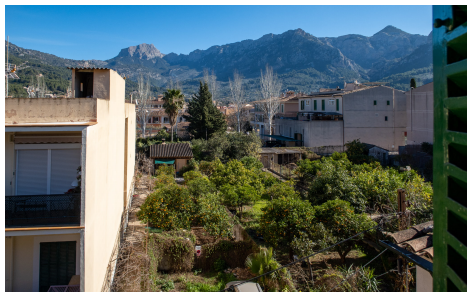

## Town House in Soller

6

2

331m<sup>2</sup>

499m<sup>2</sup>

N/A

Historic Townhouse in Soller Center. In plain Soller center on one of Sollers main streets this manor house stands out for its original and historical features. High decorated ceilings, exposed beams, original carved stained glass windows, some dating back to 1899, hydraulic tile floors, . . . are some of the most characteristic elements of this incredible property. It is distributed over 4 floors and offers 2 entrance halls, living room, dining room and kitchen with access to the rear patio, as well as 3 bedrooms and a bathroom on the first floor and another 3 bedrooms on the second floor, there is also a large basement with a laundry room....(Ask for More Details!)