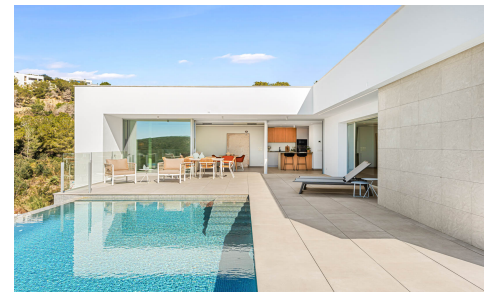

## Villa in Benitachell

4

5

215m<sup>2</sup>

813m<sup>2</sup>

Located in the prestigious residential area of Cumbre del Sol, this elegant villa combines contemporary architecture with a strong connection to the Mediterranean surroundings and native vegetation, offering open views and a desirable southwest orientation. It is designed to maximise light, space and the connection between indoor and outdoor areas. The property is distributed over two levels, with the main living area located entirely on the upper floor, offering the convenience of single-level living. This level includes three double bedrooms, one of them with en-suite bathroom and direct access to the terrace. The living room, dining area and kitchen are arranged in an open-plan layout, with generous proportions and direct...(Ask for More Details!)