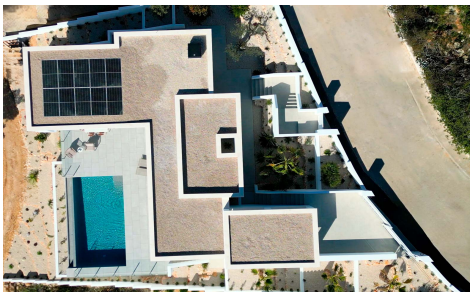

## Villa in Benitachell

4

5

215m<sup>2</sup>

813m<sup>2</sup>

Located in the prestigious residential area of Cumbre del Sol, this elegant villa combines contemporary architecture with a strong connection to the Mediterranean surroundings and native vegetation, offering open views and a desirable southwest orientation. It is designed to maximise light, space and the connection between indoor and outdoor areas. The property is distributed over two levels, with the main living area located entirely on the upper floor, offering the convenience of single-level living. This level includes three double bedrooms, one of them with en-suite bathroom and direct access to the terrace. The living room, dining area and kitchen are arranged in an open-plan layout, with generous proportions and direct...(Ask for More Details!)