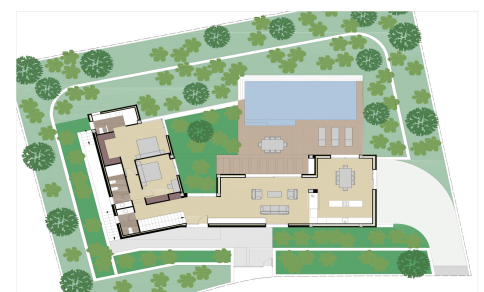

€1,795,000

YHS44119T

Villa in Jávea

3

3

300m²

1,000m²

Located in the residential area of Tosalet 5 in Jávea, this exceptional Ibiza-style villa combines contemporary architecture with timeless Mediterranean elegance, set on a generous 1,000 m² plot with approximately 300 m² of built area. The property enjoys open panoramic views of the Mediterranean Sea and, on exceptionally clear days, offers the rare privilege of seeing the island of Ibiza on the horizon. Designed with a focus on light, space and seamless indoor-outdoor living, the villa features clean architectural lines, high-quality materials and a refined aesthetic throughout. The main living level offers a spacious open-plan layout, where the living and dining areas connect effortlessly with the outdoor terraces through large... (Ask for More Details!)