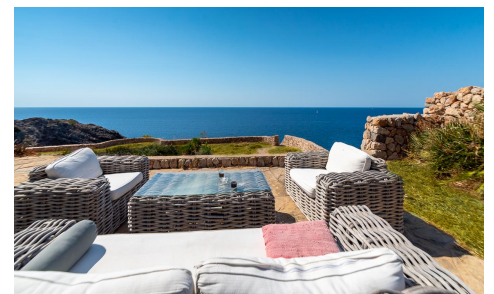

## Finca in Banyalbufar

**5**

**4**

**314m<sup>2</sup>**

**8,294m<sup>2</sup>**

**N/A**

This exclusive seafront estate is located upon the lowest terraces of the highly-sought after village of Banyalbufar. Situated in an area of outstanding natural beauty, it boasts amazing 360 degree views of the sea, village, Tramuntana coastline, and mountains above. The main garden is surrounded by charming, traditional dry stone walls, affording you the ultimate privacy while you enjoy the unobstructed sea and mountain views and breathtaking sunsets over the crystal-clear waters of the Mediterranean. The plot comprises 11,000m<sup>2</sup> of land and 350m<sup>2</sup> of built area. The built area is divided into a main house and a guest house (casita). The main house has 4 bedrooms - the upper floor...(Ask for More Details!)