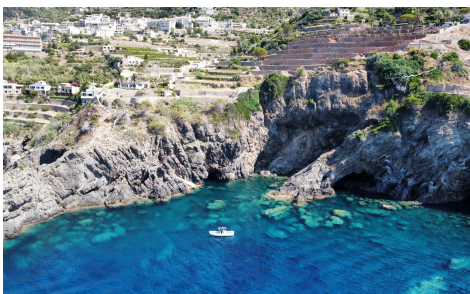

## Finca in Banyalbufar

**5**

**4**

**314m<sup>2</sup>**

**8,294m<sup>2</sup>**

**N/A**

This exclusive seafront estate is located upon the lowest terraces of the highly-sought after village of Banyalbufar. Situated in an area of outstanding natural beauty, it boasts amazing 360 degree views of the sea, village, Tramuntana coastline, and mountains above. The main garden is surrounded by charming, traditional dry stone walls, affording you the ultimate privacy while you enjoy the unobstructed sea and mountain views and breathtaking sunsets over the crystal-clear waters of the Mediterranean. The plot comprises 11,000m<sup>2</sup> of land and 350m<sup>2</sup> of built area. The built area is divided into a main house and a guest house (casita). The main house has 4 bedrooms - the upper floor...(Ask for More Details!)