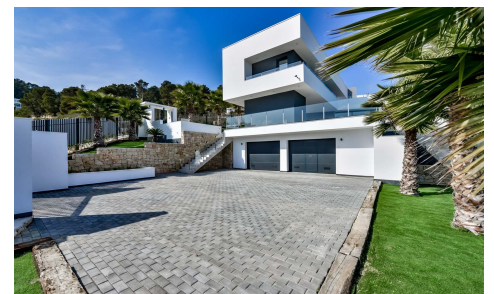

€1,620,000

YHS65920J

Villa in Javea

3

3

374m²

1,000m²

Impressive modern luxury villa in a prime location with sea views in J avea This stylish modern villa is located in an excellent position within the highly sought-after Tosalet 5 urbanisation in J avea and enjoys open views over the green hills towards the sea. On clear days, the view even extends as far as Ibiza on the horizon. The villa stands out for its contemporary architecture with clean lines and defined shapes, where classic elements are harmoniously combined with avant-garde materials. The basement level features a double garage with automatic door, as well as a spacious multifunctional basement area. The main floor is laid out with a generous living and dining area,...(Ask for More Details!)