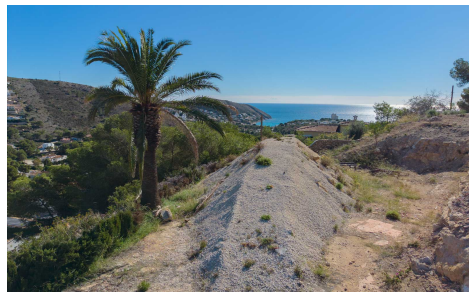

5

5

706m²

1,835m²

Exclusive designer villa located in Moraira, near El Portet, with spectacular panoramic views of the sea and the surrounding natural landscape. The villa combines contemporary architecture and Mediterranean elegance through clean lines and spacious, bright rooms. Distributed over two floors, the ground floor features a garage, wine cellar, gym, large entrance hall, and bedrooms with views of the landscape. The upper floor houses the main bedrooms with en-suite bathrooms and a large open-plan space of over 90 m² that integrates the kitchen, dining room, and living room with a stunning 180° panoramic view of the sea. From this room, there is access to a wrap-around terrace and an open porch...(Ask for More Details!)