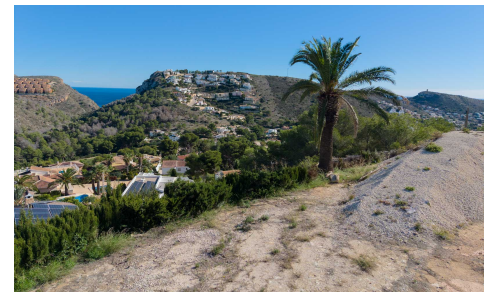

5

5

706m²

1,835m²

Exclusive designer villa located in Moraira, near El Portet, with spectacular panoramic views of the sea and the surrounding natural landscape. The villa combines contemporary architecture and Mediterranean elegance through clean lines and spacious, bright rooms. Distributed over two floors, the ground floor features a garage, wine cellar, gym, large entrance hall, and bedrooms with views of the landscape. The upper floor houses the main bedrooms with en-suite bathrooms and a large open-plan space of over 90 m² that integrates the kitchen, dining room, and living room with a stunning 180° panoramic view of the sea. From this room, there is access to a wrap-around terrace and an open porch...(Ask for More Details!)