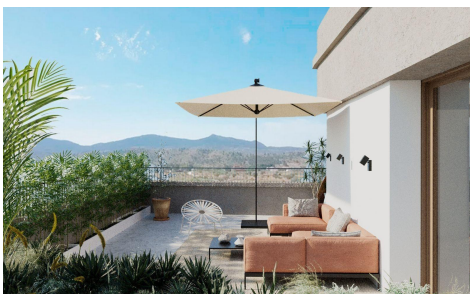

€240,000

YHS70382Q

2

2

90m<sup>2</sup>

N/A

Exclusive New Build Apartments with Views of the Vineyards in Hondón de las Nieves. Modern Homes in a Unique Natural Setting. Discover this new development of flats in Hondón de las Nieves, a charming village set in a beautiful valley surrounded by olive and almond groves. This development offers 15 exclusive 2 and 3 bedroom homes, all designed to offer maximum comfort, energy efficiency and stunning views of the Vinalopó vineyards. Located in Vinalopó Medio, this peaceful enclave is ideal for those seeking a relaxed Mediterranean lifestyle, with easy access to nature and all essential services. High Quality Features and Modern Design. Each flat has... (Ask for More Details!)