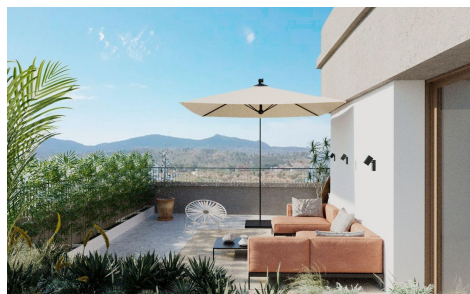

€215,000

YHS90837V

2

2

83m²

N/A

Exclusive New Build Apartments with Views of the Vineyards in Hondón de las Nieves. Modern Homes in a Unique Natural Setting. Discover this new development of flats in Hondón de las Nieves, a charming village set in a beautiful valley surrounded by olive and almond groves. This development offers 15 exclusive 2 and 3 bedroom homes, all designed to offer maximum comfort, energy efficiency and stunning views of the Vinalopó vineyards. Located in Vinalopó Medio, this peaceful enclave is ideal for those seeking a relaxed Mediterranean lifestyle, with easy access to nature and all essential services. High Quality Features and Modern Design. Each flat has... (Ask for More Details!)