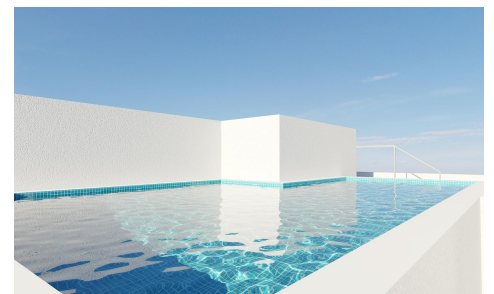

€419,000

YHS19756Q

Build Apartments in Torrevieja Just 400 m from Playa del Cura

2

2

103m²

N/A

New Build Apartments in Torrevieja Just 400 m from Playa del Cura Prime Location in the Heart of Torrevieja Discover these brand new apartments and penthouses in one of the most sought after areas of Torrevieja, only 400 m from Playa del Cura and just 150 m from the seafront promenade. Located in the city centre, this vibrant neighborhood offers all essential services within walking distance, including supermarkets, shops, restaurants, cafes and public transport. Torrevieja is a well known coastal city on the Costa Blanca, famous for its mild Mediterranean climate, lively atmosphere and year round lifestyle by the sea. Modern Apartments with Spacious Layouts This exclusive...(Ask for More Details!)