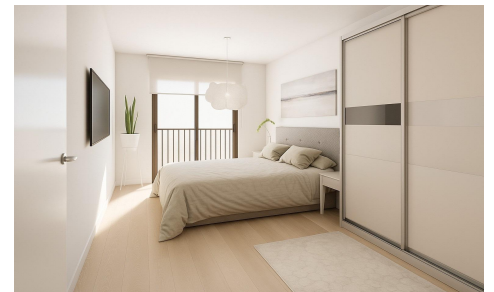

**€179,900**

**YHS70320Z**

**2**

**2**

**69m<sup>2</sup>**

**N/A**

**N/A**

New Build Apartments in Puerto de Mazarrón Just 200 Metres from the Beach Exclusive Residential Development in the Heart of Puerto de Mazarrón Discover this exclusive new build development ideally located in the centre of Puerto de Mazarrón, one of the most sought after coastal destinations on the Costa CÀjlida. Situated just 200 metres from the beach, marina and seafront promenade, these modern apartments offer an exceptional opportunity to enjoy Mediterranean living with all amenities within walking distance. With a desirable south facing orientation and open views over a pleasant square, this boutique development combines natural light, comfort and convenience in a privileged seaside setting. ...(Ask for More Details!)