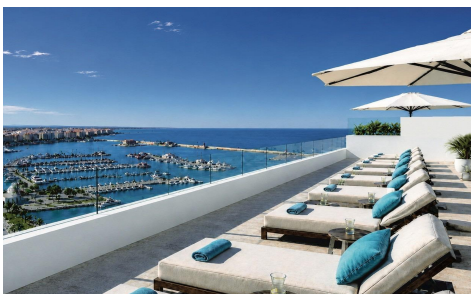

New Build Apartments Near Torrevieja Marina and Playa

1

1

50m²

N/A

Luxury New Build Apartments Near Torrevieja Marina and Playa del Cura Exclusive Apartments in the Heart of Torrevieja Discover this elegant new residential development of just 23 luxury apartments located in one of the most desirable areas of Torrevieja, only 100 meters from the marina promenade and 400 meters from Playa del Cura. Perfectly positioned in the vibrant city center, this boutique building offers modern Mediterranean living surrounded by restaurants, shops, supermarkets, cafés and all essential daily services within walking distance. Torrevieja is one of the most popular destinations on the Costa Blanca, famous for its year round sunshine, lively atmosphere, beautiful beaches and excellent infrastructure....(Ask for More Details!)