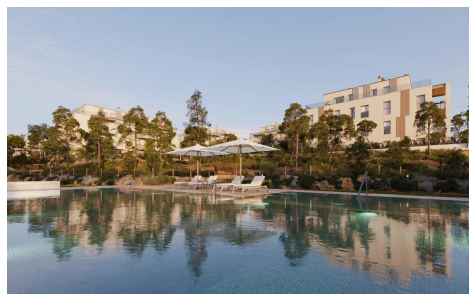

## NEW BUILD RESIDENTIAL COMPLEX IN GODELLA, VALENCIA

3

2

114m<sup>2</sup>

N/A

**NEW BUILD RESIDENTIAL COMPLEX IN GODELLA, VALENCIA** New Build development with high quality is a constant and an ever-present objective, which is why we have thought of all the details of your new home. Interior development of this complex the communal areas will be cared for to the maximum. The floors of the exterior communal areas will be finished with paving according to the characteristics of the project and the enclosures of the private plots will have a design totally integrated with the aesthetics of their façades. Technology will also be present in the form of LED lighting, which at the end of the month will...(Ask for More Details!)