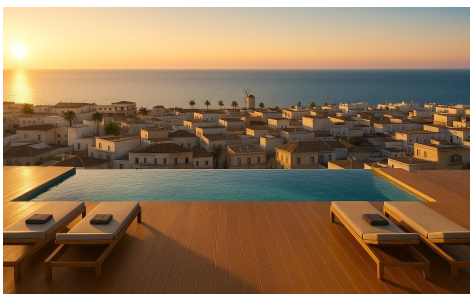

## Tourist Apartments Near the Beach in Lo Pagan, San Pedro

0

1

N/A

N/A

N/A

New Build Tourist Apartments Near the Beach in Lo Pagan, San Pedro del Pinatar Exclusive Coastal Residential with Tourist License This new build residential complex consists of 17 modern tourist licensed apartments located in Lo Pagan, San Pedro del Pinatar, just 700 meters from the beach. Situated in one of the most attractive areas of the Mar Menor, this development offers an excellent opportunity to enjoy the Mediterranean lifestyle while benefiting from strong rental investment potential. Lo Pagan is a well established coastal area known for its relaxed atmosphere, natural mud baths and proximity to both the Mar Menor and the Mediterranean Sea. Modern Studios and One...(Ask for More Details!)