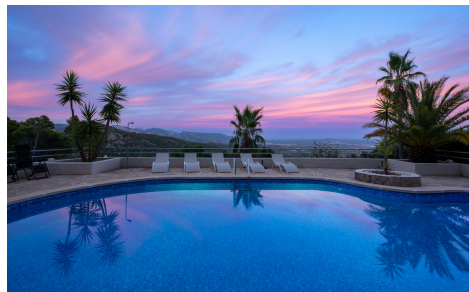

€2,200,000

YMS12843H

Finca in Esporles

4

4

349m²

6,432m²

This stunning Mallorcan estate, situated high in the mountains, offers a unique retreat of privacy and serenity, surrounded by forest and nature, with unparalleled views of Palma and its surroundings. It perfectly combines the traditional charm of Mallorcan houses with modern comforts, creating a home full of character and ease. The property has been carefully renovated and continuously maintained, preserving historical elements and authentic architectural details. The rooms are distributed as follows: the main house is divided into two units with separate entrances - one featuring a kitchen, living room with fireplace, laundry, pantry, terrace with jacuzzi and views, a master bedroom with en suite bathroom and dressing room, plus...(Ask for More Details!)