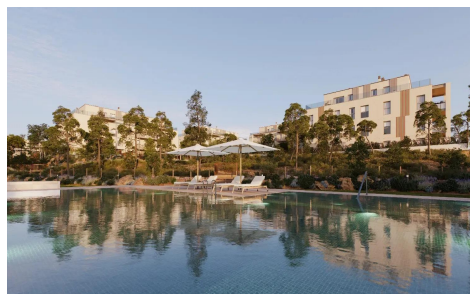

## NEW BUILD RESIDENTIAL COMPLEX IN GODELLA, VALENCIA

3

2

113m<sup>2</sup>

N/A

**NEW BUILD RESIDENTIAL COMPLEX IN GODELLA, VALENCIA** New Build development with high quality is a constant and an ever-present objective, which is why we have thought of all the details of your new home. Interior development of this complex the communal areas will be cared for to the maximum. The floors of the exterior communal areas will be finished with paving according to the characteristics of the project and the enclosures of the private plots will have a design totally integrated with the aesthetics of their façades. Technology will also be present in the form of LED lighting, which at the end of the month will...(Ask for More Details!)