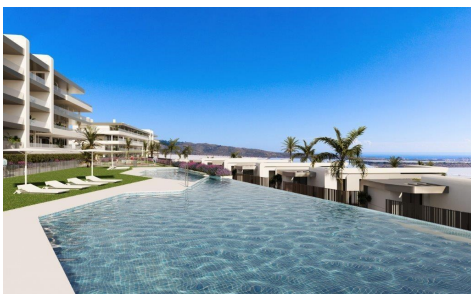

## NEW BUILD RESIDENTIAL COMPLEX NEAR MUTXAMEL

2

2

71m<sup>2</sup>

N/A

**NEW BUILD RESIDENTIAL COMPLEX NEAR MUTXAMEL** Come and live in a complex in an area with a high quality of life, located on the Bonalba golf course with stunning sea views near Mutxamel, a short distance from the Alicante Airport, the city of Alicante and the beaches. . Residential complex has 2 and 3 bedrooms apartments with large terraces, and 2, 3 and 4 bedrooms villas. A dream home where you will create the best memories of your life. Exclusive homes with all the necessary amenities close at hand. Unwind after a long working day in the swimming pool of the complex. Every nook and cranny...(Ask for More Details!)