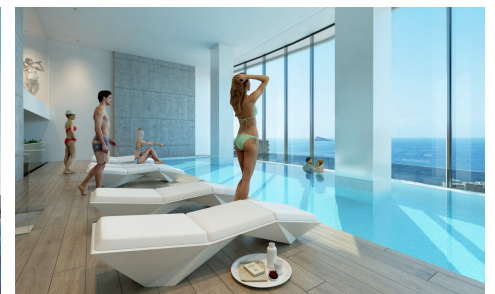

€690,000

YHS43405U

NEW CONSTRUCTION RESIDENTIAL IN PLAYA PONIENTE DE BENIDORM

2

2

80m²

N/A

NEW CONSTRUCTION RESIDENTIAL IN PLAYA PONIENTE DE BENIDORM !!! New residential sea views with 220 homes with 2, 3 and 4 bedrooms in a glass tower with spacious terraces with views. Equipment : Appliances: Hood, Oven and touch-control induction hob, Refrigerator, Dishwasher, Washing machine, Pre-installation for dryer and microwave. Shower screen with safety glass, Mirror, Lighting with LED spotlights Air conditioner Aerothermy The common areas are equipped with an adult pool, a children's pool, a spa, jacuzzis, a chill out area, a children's play area, two paddle courts, a garage, etc. The...(Ask for More Details!)