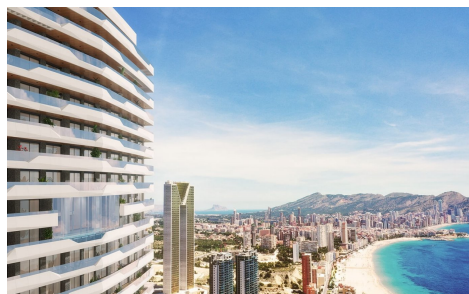

€690,000

YHS43405U

NEW CONSTRUCTION RESIDENTIAL IN PLAYA PONIENTE DE BENIDORM

2

2

80m²

N/A

NEW CONSTRUCTION RESIDENTIAL IN PLAYA PONIENTE DE BENIDORM !!! New residential sea views with 220 homes with 2, 3 and 4 bedrooms in a glass tower with spacious terraces with views. Equipment : Appliances: Hood, Oven and touch-control induction hob, Refrigerator, Dishwasher, Washing machine, Pre-installation for dryer and microwave. Shower screen with safety glass, Mirror, Lighting with LED spotlights Air conditioner Aerothermy The common areas are equipped with an adult pool, a children's pool, a spa, jacuzzis, a chill out area, a children's play area, two paddle courts, a garage, etc. The...(Ask for More Details!)