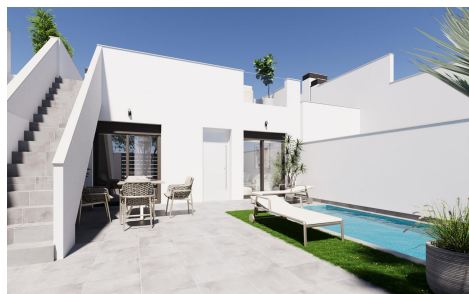

€262,900

YHS37120J

**-detached and terraced homes with private pools at El Alba**

2

2

82m<sup>2</sup>

151m<sup>2</sup>

Modern, newly built semi-detached and terraced homes with private pools at El Alba Resort-Torre Pacheco Contemporary homes in a growing Mediterranean holiday community This new development comprises 16 exclusive semi-detached and terraced homes, situated at El Alba Mediterranean Resort in Torre Pacheco. Designed as single-storey homes, these modern properties offer a perfect blend of comfort, functionality and Mediterranean outdoor living. El Alba Resort is an up-and-coming residential area surrounded by open countryside and golf courses, within easy reach of the town of Roldán, where you will find supermarkets, restaurants, banks and everyday amenities. The complex already features a social club with a swimming pool and restaurant, and (Ask for More Details)