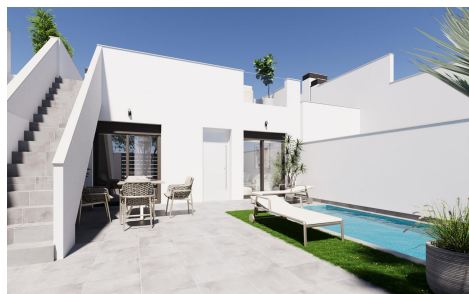

€259,900

YHS37120J

-detached and terraced homes with private pools at El Alba

2

2

82m²

151m²

Modern, newly built semi-detached and terraced homes with private pools at El Alba Resort-Torre Pacheco Contemporary homes in a growing Mediterranean holiday community This new development comprises 16 exclusive semi-detached and terraced homes, situated at El Alba Mediterranean Resort in Torre Pacheco. Designed as single-storey homes, these modern properties offer a perfect blend of comfort, functionality and Mediterranean outdoor living. El Alba Resort is an up-and-coming residential area surrounded by open countryside and golf courses, within easy reach of the town of Roldán, where you will find supermarkets, restaurants, banks and everyday amenities. The complex already features a social club with a swimming pool and restaurant, and (Ask for More Details)