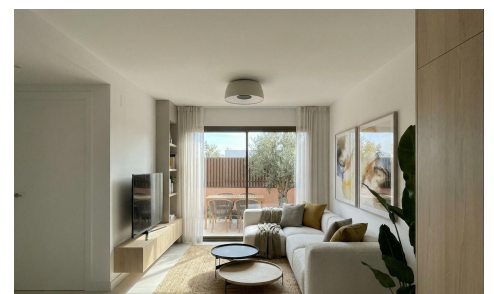

## Build Villas at El Alba Mediterranean Resort in Torre Pac

2

2

77m<sup>2</sup>

150m<sup>2</sup>

New-build villas at El Alba Mediterranean Resort, in Torre Pacheco. Modern living in a growing tourist destination. Discover this exclusive new-build development comprising just 6 detached and semi-detached villas located at El Alba Mediterranean Resort, in Torre Pacheco, Murcia. This up-and-coming residential area combines modern architecture, leisure facilities and a relaxed Mediterranean lifestyle. Situated between the Terrazas de la Torre golf club and the town of Roldán, the location offers tranquillity without sacrificing proximity to all essential amenities, such as supermarkets, restaurants, bars and banks. Contemporary villas with private outdoor space. These modern villas are laid out over a single storey and feature 2 bedrooms and 2... (Ask for More Details)