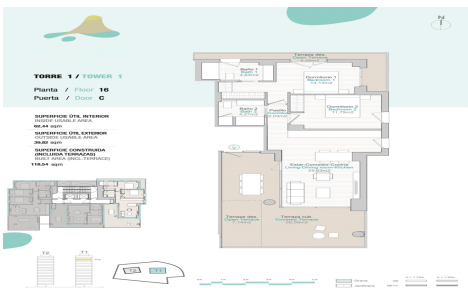

2

2

N/A

N/A

N/A

Discover this beautiful residential complex, located in an exclusive spot between the salt flats of Calpe and the two sandy beaches Playa de Fossa and Playa del Cantal Roig. Much more than just stunning views, this residential complex is equipped with the best amenities to help you make the most of your new home. Enjoy the communal areas including an outdoor swimming pool with swimming lane, paddle court, bocce court, table tennis, co working area, gym, viewpoint on the salt flats and children's playground. In addition, all residents of the complex have access to floor 11 in tower 1, a space designed for relaxation with an infinity pool, gym, sauna...(Ask for More Details!)