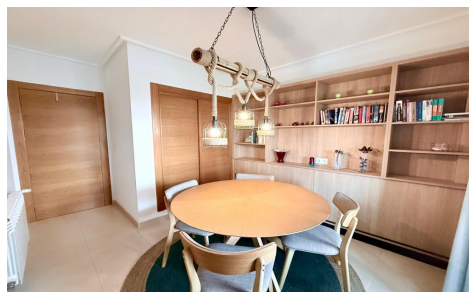

€175,000

MRQHRIB25D

Apartment in Hacienda Riquelme Golf Resort

2

1

N/A

N/A

South West facing frontline Golf Apartment. South-West Facing Frontline Golf Ground Floor Apartment with Stunning Views This beautifully presented south-west facing frontline golf ground floor apartment enjoys fantastic open views across the golf course and is ideally located within easy walking distance of the resort's amenities, including the coffee shop, supermarket, and restaurant. The property features a fully upgraded and well-equipped kitchen, with a glazed door leading to a separate utility room which houses a new gas boiler. A bright entrance hallway leads into a spacious, light-filled lounge, complete with air conditioning and large patio doors that open onto a generous glazed terrace. This wonderful space offers plenty of room for...(Ask for More Details!)