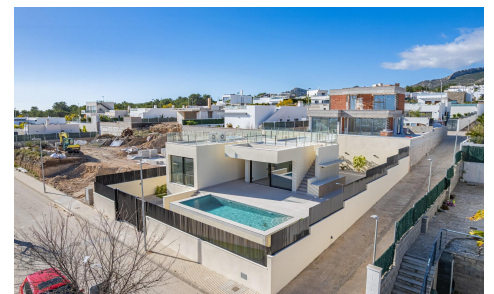

€970,000

YHS60264J

Key Ready New Build Villa with Sea Views in La Alberca Polop

4

4

200m²

400m²

Key Ready New Build Villa with Sea Views in La Alberca Polop Luxury Modern Villa in a Natural Mountain Setting This key ready contemporary villa is located in La Alberca, a quiet residential area of Polop, surrounded by forest and mountains. Positioned in an elevated setting, the property enjoys panoramic views of the Mediterranean Sea, the mountains and the historic town center of Polop. The villa offers privacy, tranquility and excellent connections to the coast and nearby towns. Polop is a charming village in the Marina Baixa region of the Costa Blanca, known for its traditional character and natural surroundings. The property is close to all services...(Ask for More Details!)