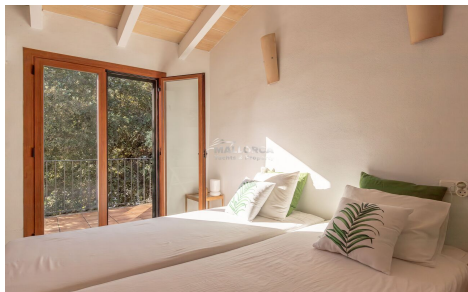

6

3

329m²

1,000m²

N/A

Country house with rental licence for tourists in North Mallorca. In a serene location between Sa Pobla and Pollensa Mallorca, with a pool & garden. .