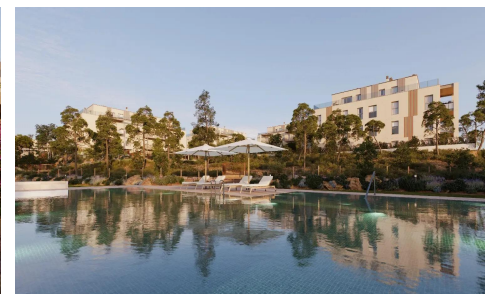

## NEW BUILD RESIDENTIAL COMPLEX IN GODELLA, VALENCIA

2

2

72m<sup>2</sup>

N/A

**NEW BUILD RESIDENTIAL COMPLEX IN GODELLA, VALENCIA** New Build development with high quality is a constant and an ever-present objective, which is why we have thought of all the details of your new home. Interior development of this complex the communal areas will be cared for to the maximum. The floors of the exterior communal areas will be finished with paving according to the characteristics of the project and the enclosures of the private plots will have a design totally integrated with the aesthetics of their façades. Technology will also be present in the form of LED lighting, which at the end of the month will...(Ask for More Details!)