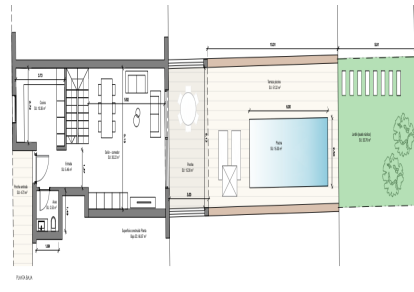

0

0

N/A

1,481m²

N/A

In the heart of inland Mallorca, a rare opportunity presents itself for those looking to develop a residential project with potential and flexibility. This is a set of four urban plots with building capacity, accompanied by an adjoining rural plot, ideal as a green space, private garden or landscaped transition area with a total of 1,481 m². The urban plots allow for the construction of two semi-detached houses per plot, or one larger house on each plot, opening the door to different configurations depending on the project's approach. In total, the complex can accommodate up to eight houses. Currently, the property is being offered as a single unit, which facilitates...(Ask for More Details!)