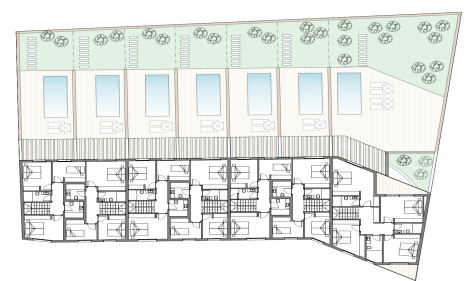

0

0

N/A

1,481m²

N/A

In the heart of inland Mallorca, a rare opportunity presents itself for those looking to develop a residential project with potential and flexibility. This is a set of four urban plots with building capacity, accompanied by an adjoining rural plot, ideal as a green space, private garden or landscaped transition area with a total of 1,481 m². The urban plots allow for the construction of two semi-detached houses per plot, or one larger house on each plot, opening the door to different configurations depending on the project's approach. In total, the complex can accommodate up to eight houses. Currently, the property is being offered as a single unit, which facilitates...(Ask for More Details!)