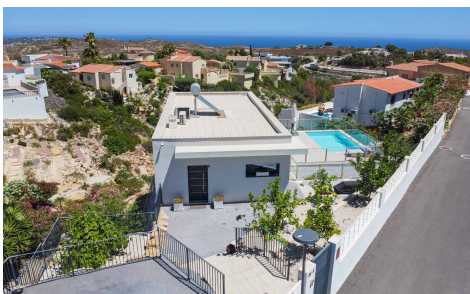

€950,000

SLV157106E

Villa in Benitachell

4

3

199m²

836m²

This fantastic modern villa is located in Cumbre del Sol and offers stunning sea views. The villa was built in 2020 with high-quality materials and is distributed over two floors. An automatic gate provides access to the property where parking is provided for 1 car and a motorcycle. A few steps down is the entrance to the villa. You enter a hall with built-in wardrobes and a guest toilet. Oriented towards the south is a spacious living-dining room with an open kitchen with a cooking island. The kitchen is made of unique materials imported from Canada and is equipped with all MIELE brand electrical appliances. The large windows ensure that...(Ask for More Details!)