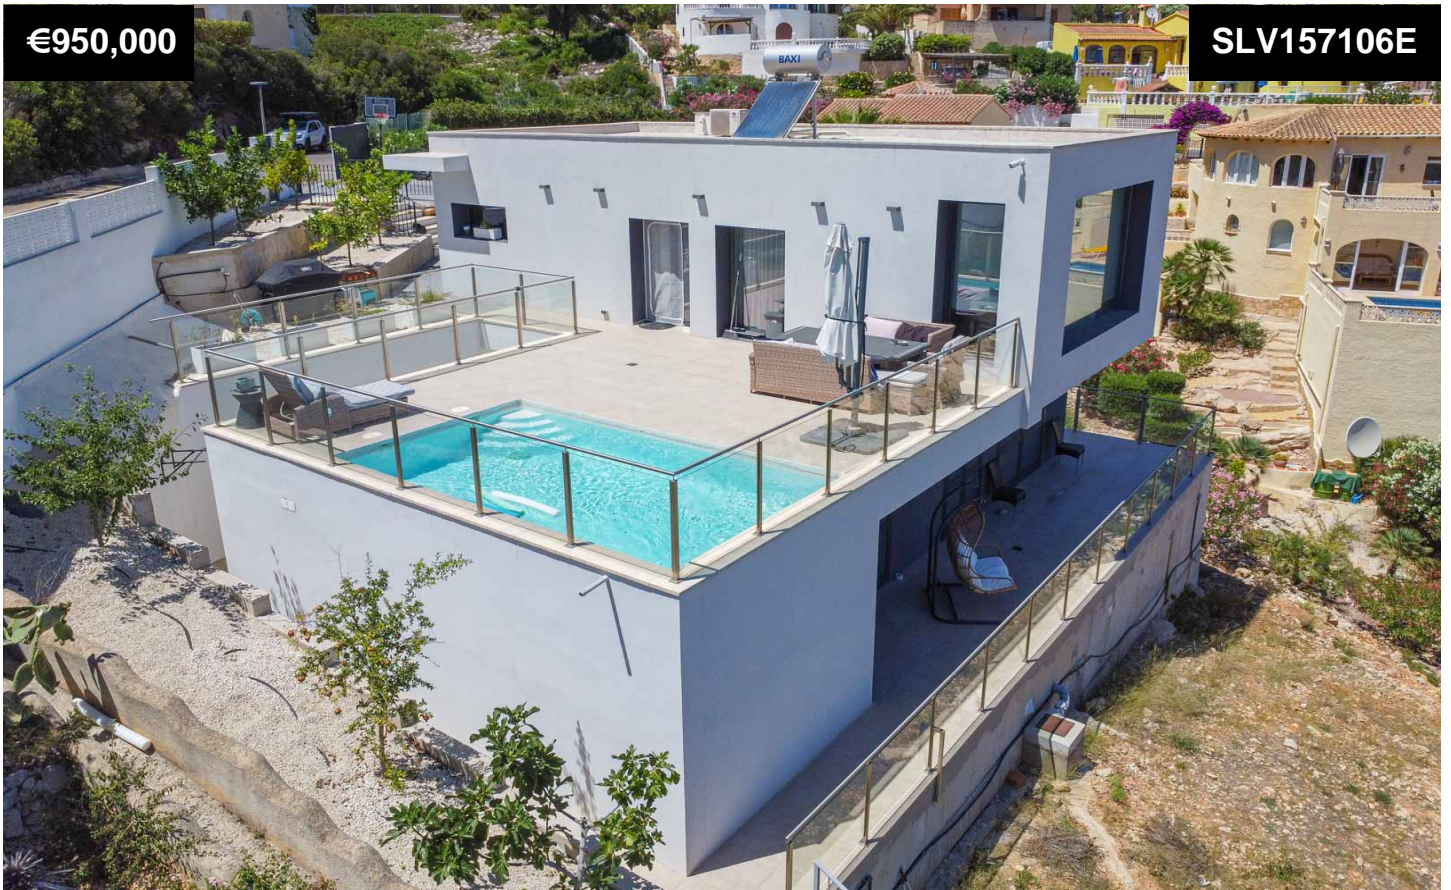

€950,000

SLV157106E

Villa in Benitachell

4

3

199m²

836m²

This fantastic modern villa is located in Cumbre del Sol and offers stunning sea views. The villa was built in 2020 with high-quality materials and is distributed over two floors. An automatic gate provides access to the property where parking is provided for 1 car and a motorcycle. A few steps down is the entrance to the villa. You enter a hall with built-in wardrobes and a guest toilet. Oriented towards the south is a spacious living-dining room with an open kitchen with a cooking island. The kitchen is made of unique materials imported from Canada and is equipped with all MIELE brand electrical appliances. The large windows ensure that...(Ask for More Details!)