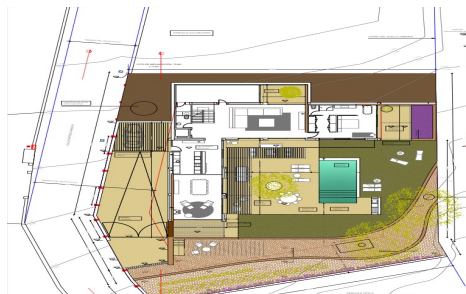

## Villa in Calpe

4

5

675m<sup>2</sup>

1,079m<sup>2</sup>

This beautiful Mediterranean new build villa is located on a sloping plot of 1079 m<sup>2</sup> which coincides with an excellent south-east orientation and offers beautiful views of the sea and the Peñon de Ifach. The exceptional thing about this plot is that it borders rustic land, so we have a house on urban land with the feeling of living in a Mediterranean forest with sea views. The decision was made to move as little earth as possible and to blend the villa into the natural relief of the plot. The house is designed in an L-shape which frees up the maximum space within the plot. One wing has two floors,...(Ask for More Details!)