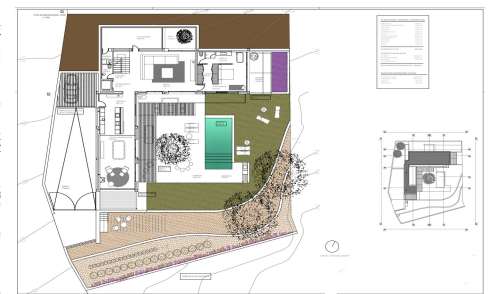

## Villa in Calpe

4

5

675m<sup>2</sup>

1,079m<sup>2</sup>

This beautiful Mediterranean new build villa is located on a sloping plot of 1079 m<sup>2</sup> which coincides with an excellent south-east orientation and offers beautiful views of the sea and the Peñon de Ifach. The exceptional thing about this plot is that it borders rustic land, so we have a house on urban land with the feeling of living in a Mediterranean forest with sea views. The decision was made to move as little earth as possible and to blend the villa into the natural relief of the plot. The house is designed in an L-shape which frees up the maximum space within the plot. One wing has two floors,...(Ask for More Details!)