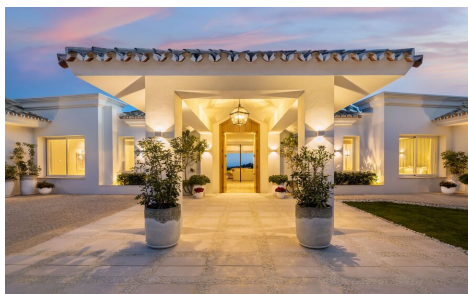

€0

YMS1351

New Luxury Villa - Nueva Andalucia - Your Move Spain

6

9

1,176m²

2,764m²

New Luxury Villa Nueva Andalucia, Nestled high above the Mediterranean Sea lies this stunning new luxury villa inspired by traditional Ibizan architecture. Located in the prestigious community of La Cerquilla in Nueva Andalucia, with panoramic views to several golf courses, La Concha and the sea. The most exclusive neighbourhood in Nueva Andalucia, with spectacular properties all set in a gated community and close to all amenities, Puerto Banus with its 24/7 lifestyle including luxury boutiques, restaurants, nightlife, proximity to the beach and to Marbella. With over 1.000m² of built, set on a plot that measures 3.000m², You can enjoy complete peace and tranquility....(Ask for More Details!)